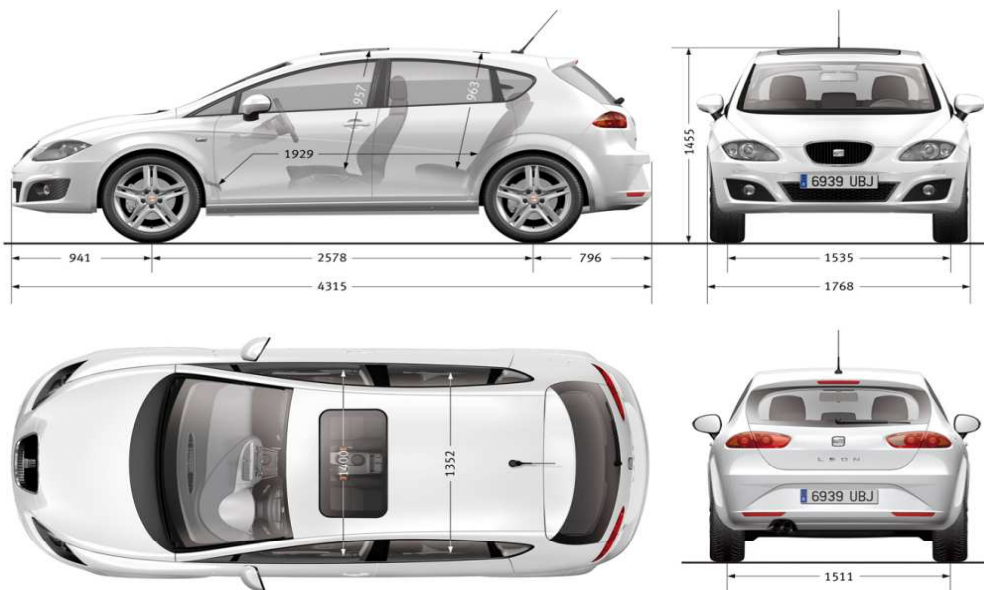

Model Offer

Description	Model	Trim	Fuel	BHP	CO2	Fuel Consumption	VRT Band	RRP
LEON 1.4 MPI ENTRY	1P19E2H	Entry	Petrol	85	147	6.3 l/100km	C	€17,180
LEON 1.2 TSI REFERENCE	1P11T1H	Reference	Petrol	105	132	5.7 l/100km	B	€18,905
LEON 1.2 TSI REF S.E.	1P11T1H	S.E.	Petrol	105	132	5.7 l/100km	B	€19,720
LEON 1.2 TSI STYLE	1P12T1H	Style	Petrol	105	132	5.7 l/100km	B	€22,740
LEON 2.0 TSI FR	1P15V1H	FR	Petrol	211	170	7.3 l/100km	D	€33,165
LEON 2.0 TSI CUPRA R	1P16W1H	Cupra R	Petrol	265	190	8.1 l/100km	F	€40,305
LEON 1.6 TDI CR REFERENCE	1P11U2H	Reference	Diesel	105	109	4.2 l/100km	A	€20,230
LEON 1.6 TDI CR REF S.E.	1P11U2H	S.E.	Diesel	105	109	4.2 l/100km	A	€21,040
LEON 1.6 TDI CR STYLE	1P12U2H	Style	Diesel	105	109	4.2 l/100km	A	€24,135
LEON 1.6 TDI CR STYLE DSG	1P12U5H	Style	Diesel	105	123	4.7 l/100km	B	€26,550
LEON 2.0 TDI CR STYLE	1P12K1H	Style	Diesel	140	125	4.8 l/100km	B	€25,090
LEON 2.0 TDI CR STYLE DSG	1P12K3H	Style	Diesel	140	139	5.3 l/100km	B	€27,075
LEON 2.0 TDI CR FR DSG	1P15N3H	FR	Diesel	170	148	5.6 l/100km	C	€33,765