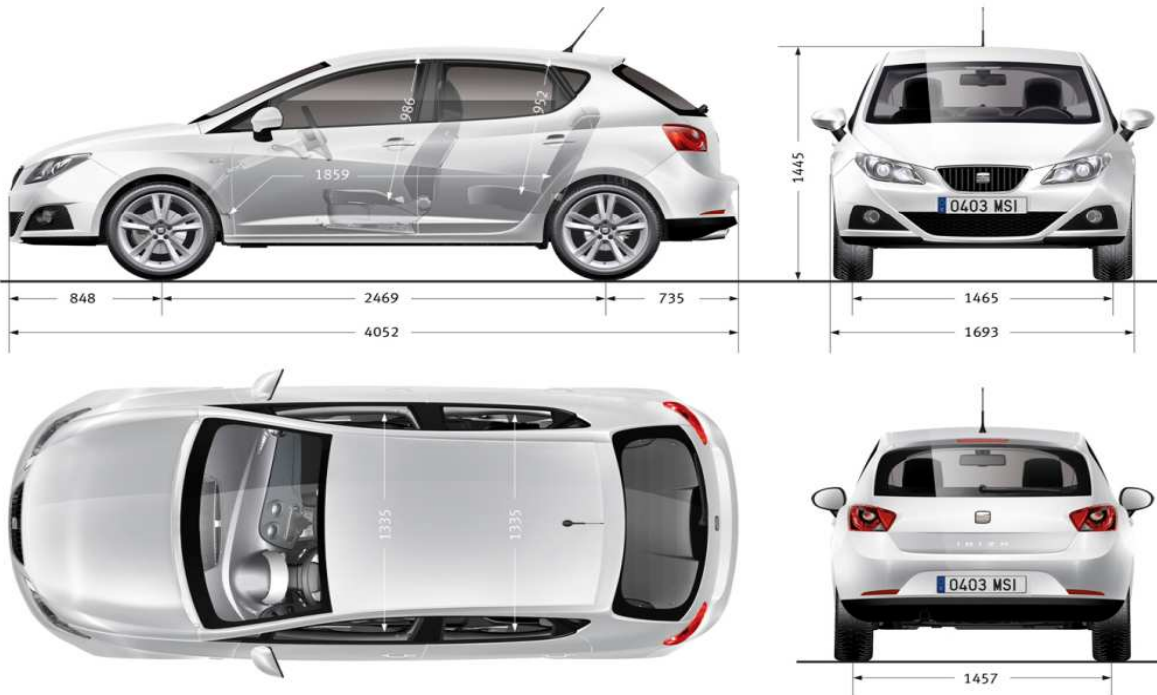

Model Offer

Decription	Model	Trim	Fuel	BHP	CO2	Fuel Consumption	VRT Band	RRP	
IBIZA 1.2 Ref S.E.	6J52C4H	S.E.	Petrol	70	125	5.4 l/100km	B	€14,780	Petrol
IBIZA 1.2 Style	6J53C4H	Style	Petrol	70	125	5.4 l/100km	B	€17,110	
IBIZA 1.2 TSI Style	6J53J4H	Style	Petrol	105	124	5.1 l/100km	B	€19,430	
IBIZA 1.2 TSI Style DSG	6J53J7H	Style	Petrol	105	124	5.3 l/100km	B	€20,960	
IBIZA 1.2 TSI SPORT	6J55J4H	Sport	Petrol	105	124	5.1 l/100km	B	€19,725	
IBIZA 1.2 TSI SPORT DSG	6J55J7H	Sport	Petrol	105	124	5.3 l/100km	B	€21,255	
IBIZA 1.2 TDI CR REF S.E.	6J5234H	S.E.	Diesel	75	102	3.9 l/100km	A	€16,570	Diesel
IBIZA 1.2 TDI CR STYLE	6J5334H	Style	Diesel	75	102	3.9 l/100km	A	€18,950	
IBIZA 1.6 TDI CR Style	6J5344H	Style	Diesel	105	112	4.3 l/100km	A	€19,830	

DSG Direct Shift Gearbox Automatic
TDI Turbocharged Direct Injection