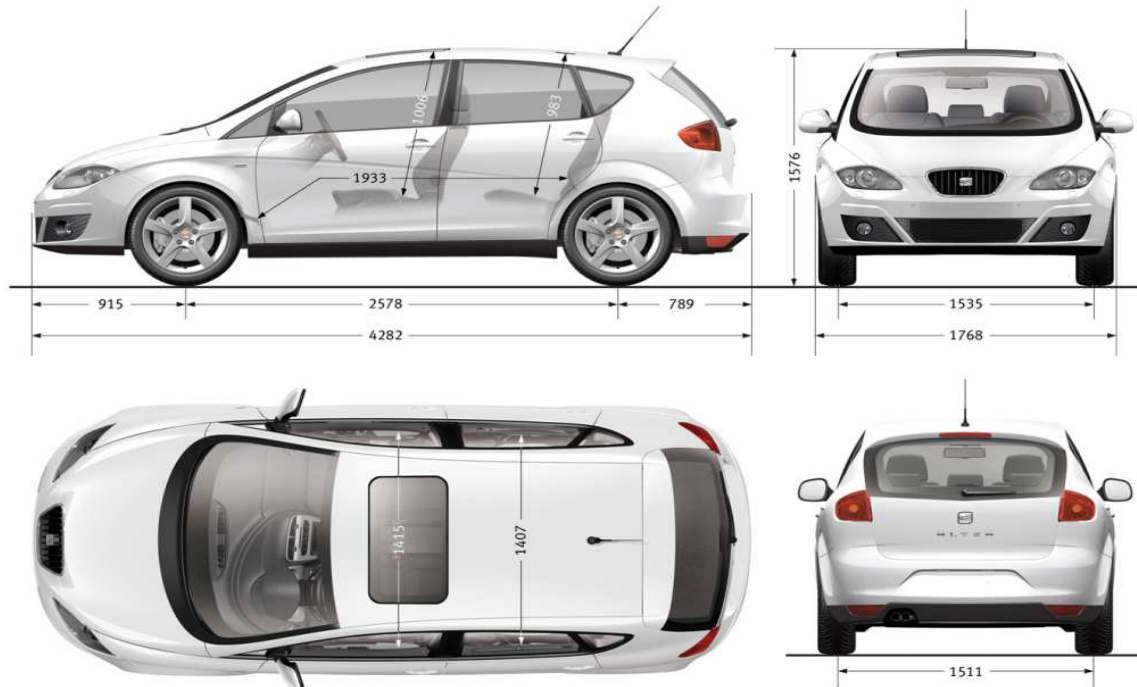

Model Offer

Model	Description	Trim	Fuel	BHP	Fuel Consumption	CO2/ VRT Band	RRP
5P11T1G	Altea 1.2 TSI Reference S.E.	S.E.	Petrol	105	5.9 l/100km	139 (B)	€20,330
5P11U2G	Altea 1.6 TDI CR Ref S.E.	S.E.	Diesel	105	4.5 l/100km	119 (A)	€21,650
5P12U2G	Altea 1.6 TDI CR Style	Style	Diesel	105	4.5 l/100km	119 (A)	€24,655
5P12U5G	Altea 1.6 TDI CR Style DSG	Style	Diesel	105	4.9 l/100km	129 (B)	€27,065