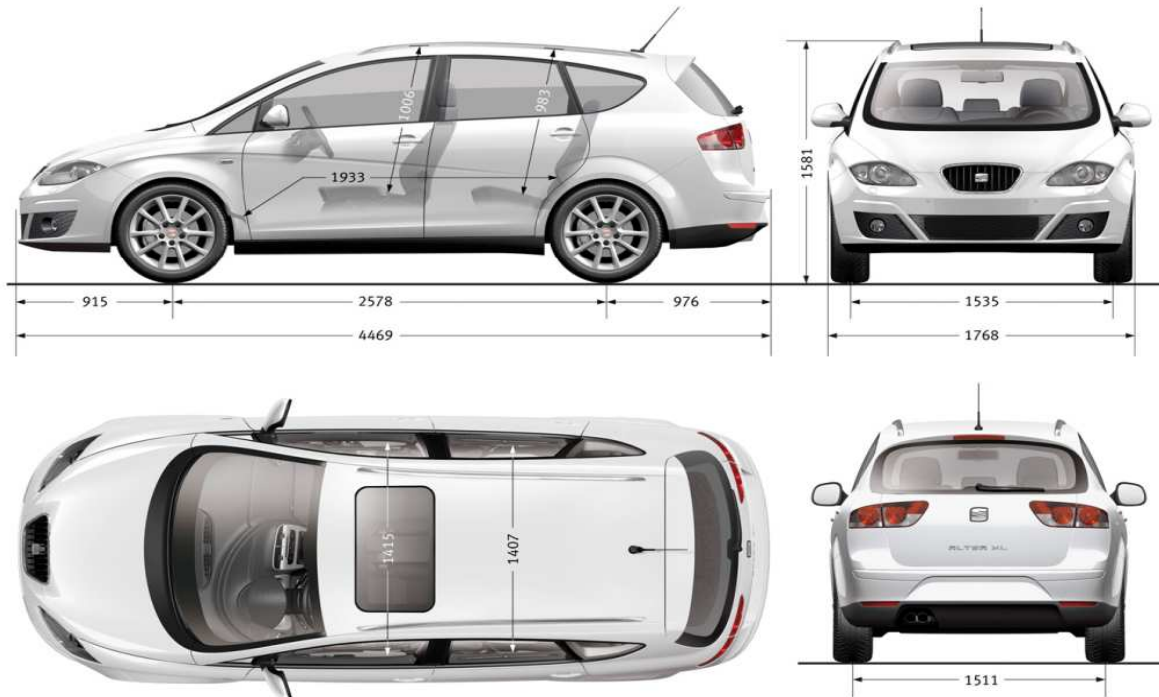

The New Altea XL

Specification Guide - 2012

* Above picture is for illustration purposes only
*Specification is based on Model Year 2012.
**SEAT Ireland reserves the right to alter price and specification without notice
*** Prices effective from 01.01.2012
SEAT Ireland, Volkswagen Group Ireland Ltd., Block C, Liffey Vally Office Campus, Liffey Valley, Dublin 22.

Model Offer

Model	Description	Trim	Fuel	BHP	Fuel Consumption	CO2/VRT Band	RRP
5P51T1G	Altea XL 1.2 TSI Reference S.E.	S.E.	Petrol	105	5.9 l/100km	139 (B)	€20,840
5P51U2G	Altea XL 1.6 TDI CR Ref S.E.	S.E.	Diesel	105	4.5 l/100km	119 (A)	€22,160
5P52U2G	Altea XL 1.6 TDI CR Style	Style	Diesel	105	4.5 l/100km	119 (A)	€25,170
5P52U5G	Altea XL 1.6 TDI CR Style DSG	Style	Diesel	105	4.9 l/100km	129 (B)	€27,585