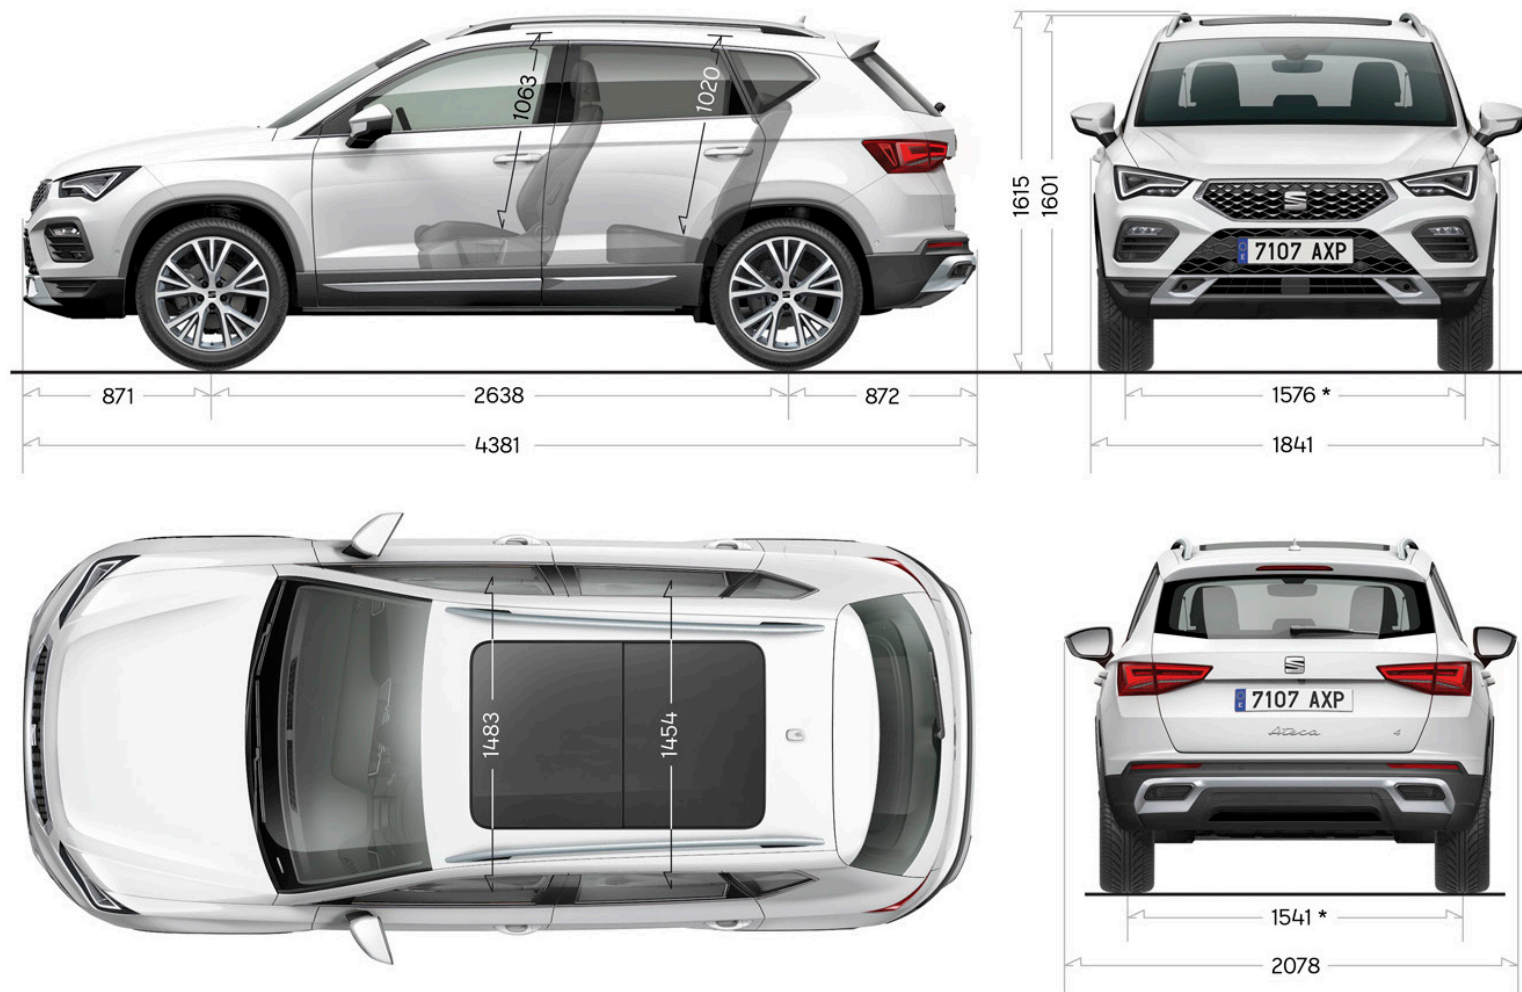

Dimensions

* Model with 215/60 R16 ET43